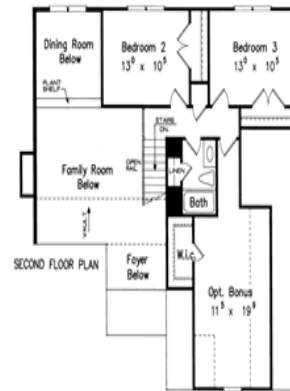

## **Apex Home Builders**

**Approx. 2050 sq. feet~4 bedrooms~plus bonus 16x19~2.5 bath!**

**Granite throughout~custom cabinets~ventless gas fireplace~crown molding~brick & stone exterior~smooth ceilings and walls~PLUS MUCH MORE!!**